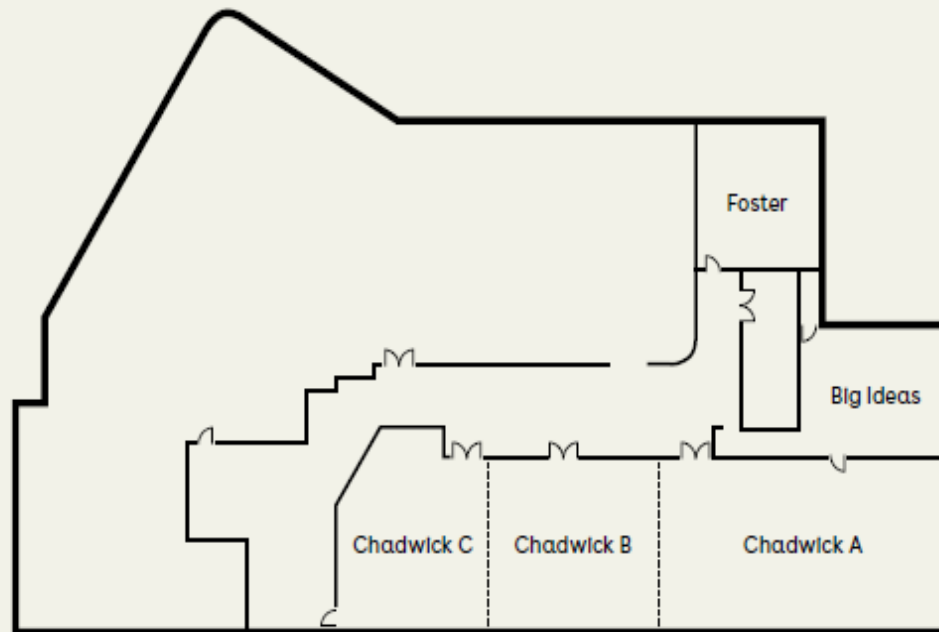

INNSiDE by Meliã Manchester

Meeting Rooms	m2	Ceiling Height	Theatre	Boardroom	Banqueting	Banqueting Dancefloor	Casual	Cabaret	Classroom 8 per row
Chadwick	299	3.42	250	67	200	150	0	160	98
Chadwick A	150	3.42	110	35	100	60	0	80	50
Chadwick B	82	3.42	70	16	50	0	0	40	24
Chadwick C	67	3.42	60	15	50	30	0	40	24
Big Ideas	43	3.42	0	0	0	0	20	0	0
Foster	41.5	3.42	24	15	20	0	0	16	12