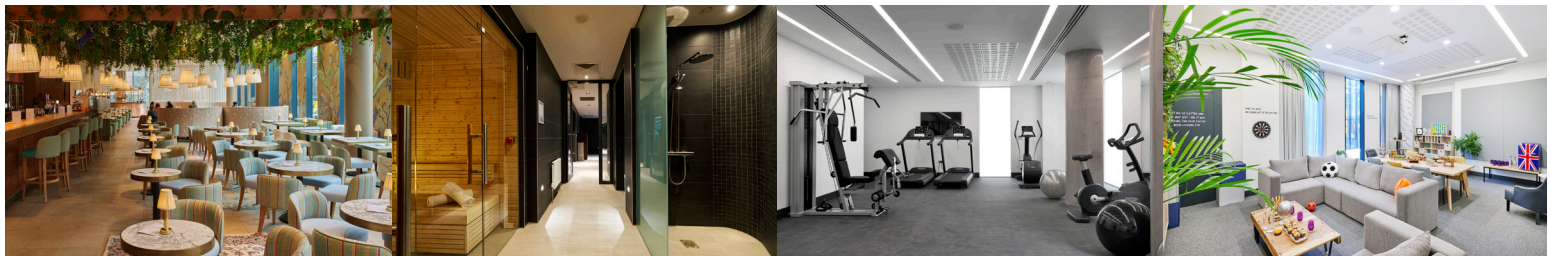

Creative Meetings and Events

Full of smart ideas and sustainable touches, these are multi-functional rooms that can bend and flex to suit your needs.

CHADWICK SUITE our largest and most versatile room.

THE FOSTER is ideal for smaller events.

BIG IDEAS fresh and a slightly unusual meeting space.