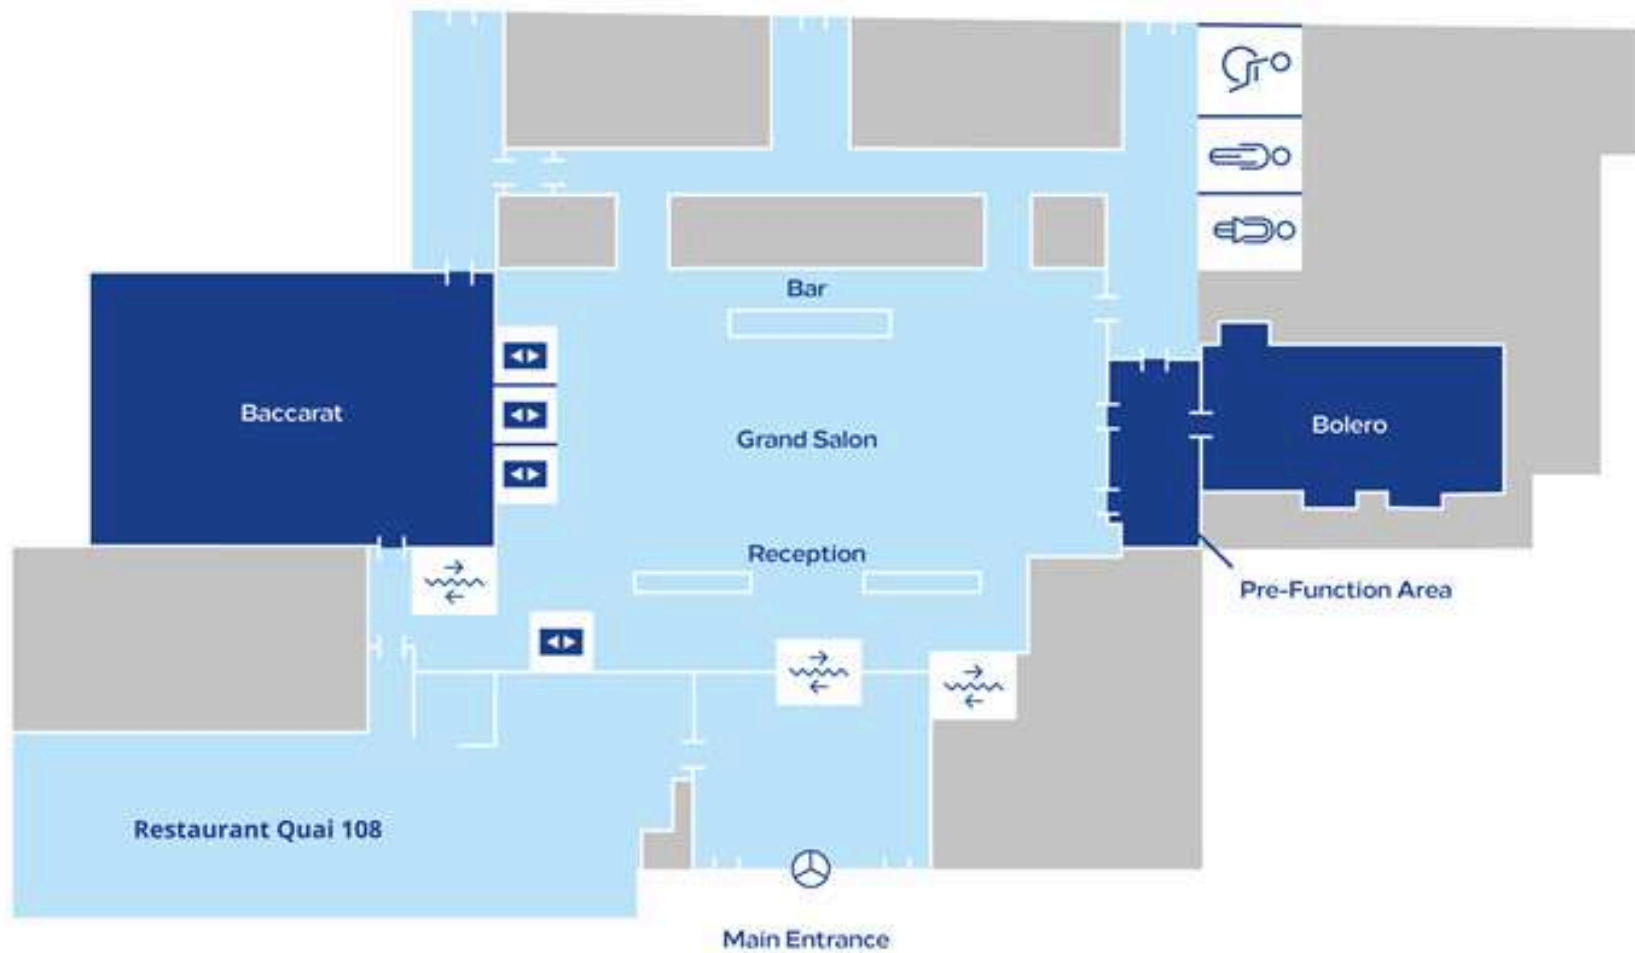

CAPACITY CHART

	Area (m²)	Height	Daylight	Theatre	Class	U	Boardroom	Cabaret	Banquet	Cocktail
Baccarat	180	6,65	-	160	87	41	38	88	120	180
Bolero	98	4,8	-	80	54	38	36	56	80	100
Traviata	63	2,4	☀	52	31	31	26	35	50	50
Tosca	60	2,4	☀	52	27	26	24	28	40	50
Traviata & Tosca	123	2,4	☀	104	57	58	50	56	80	100
Norma	51	2,4	☀	-	-	-	15	-	-	-
Don Juan	33	2,4	☀	32	15	17	16	12	20	25
Carmen	33	2,4	☀	32	15	17	16	12	20	-
Don Juan & Carmen	66	2,4	☀	70	37	37	36	28	40	60
Bellini	85	2,4	☀	-	-	-	-	-	42	-
Verdi	106	2,4	☀	-	-	-	-	-	62	-
Bellini & Verdi	191	2,4	☀	-	-	-	-	-	104	-
Le Grand Salon	280		-	-	-	-	-	-	-	200

HOTEL GROUND FLOOR PLAN

Ground Floor