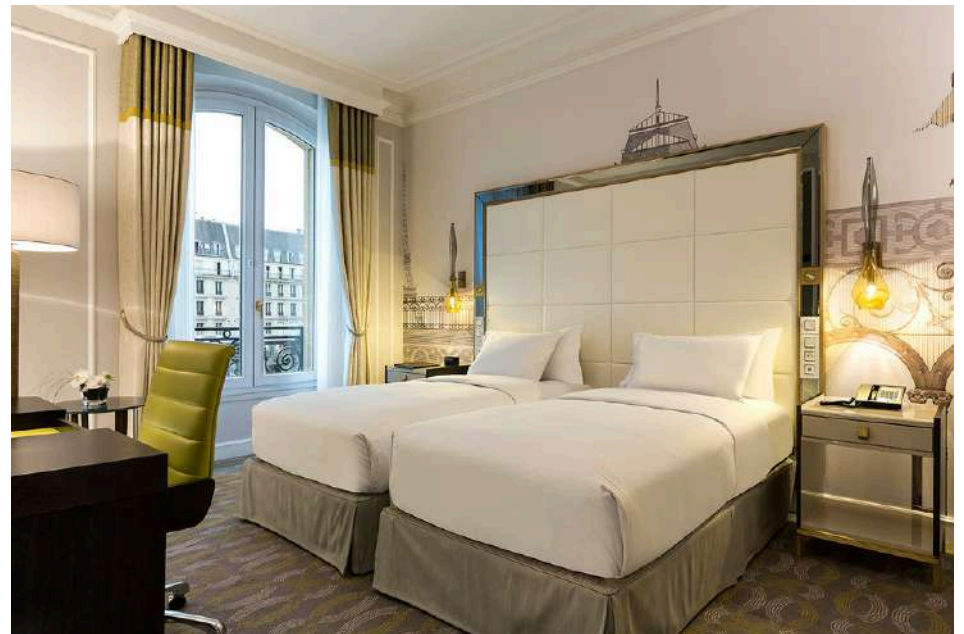

INSPIRED BY THE PAST, DESIGNED FOR THE FUTURE

LE GRAND SALON

THE HEART OF OUR HOTEL

DELUXE QUEEN & KING ROOM

20/25 Sq.M.

DELUXE TWIN ROOM

25 Sq.M.

EXECUTIVE ROOM

28/32 Sq.M. | Nespresso machine

ALSO AVAILABLE

King & Queen Junior Suite, Master Suite...

BATHROOM

Heated floors | Anti-fog mirror

BACCARAT BALL ROOM

The perfect venue for your gala dinner...

BACCARAT MEETING ROOM